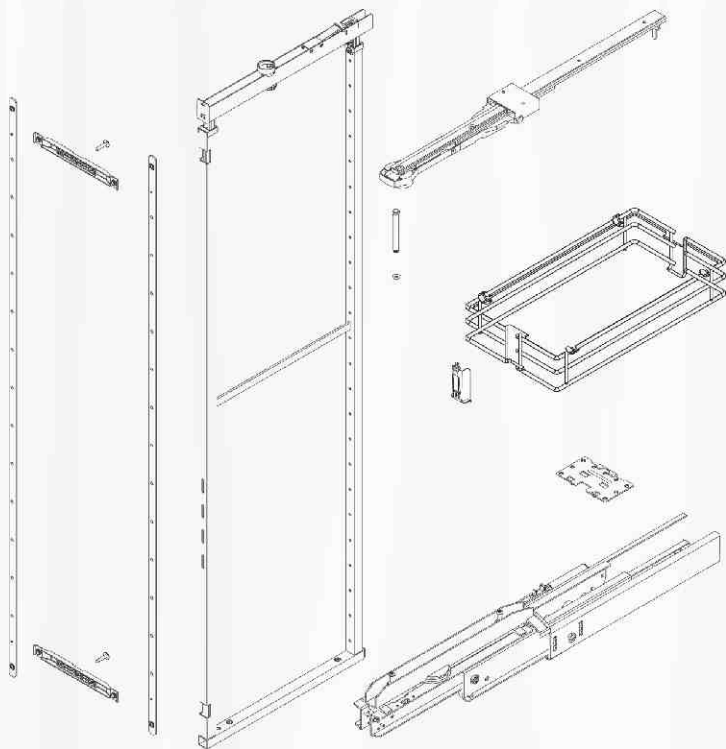

- The HSA Rotary - Tall Unit, enables the user to swivel the entire unit to the right or to the left for optimal and better ergonomic access.
- The HSA Rotary – Tall Unit integrated with soft closing mechanism ensures gentle and silent closing.
- Installation is easy and effortless.
- Available for carcass width of 300mm and 400mm with standard 500mm depth and height 1450mm to 2150mm .
- The HSA Rotary copes effortlessly with heavy loads as the sturdy rollers can handle overall loads of up to **80kg**.

Details

Article Number	Description	MRP
9XX.03.245	4 Basket Set Cabinet Height: 1450mm to 1700mm Cabinet Width: 300mm	70756
9XX.03.246	4 Basket Set Cabinet Height: 1450mm to 1700mm Cabinet Width: 400mm	72665
9XX.03.247	5 Basket Set Cabinet Height: 1900mm to 2150mm Cabinet Width: 300mm	75572
9XX.03.248	5 Basket Set Cabinet Height: 1900mm to 2150mm Cabinet Width: 400mm	77930

Exploded View