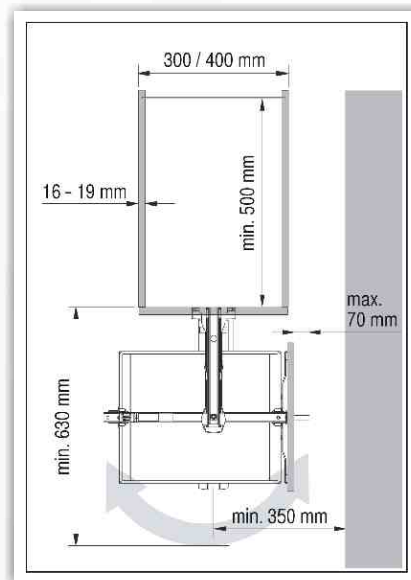

Storage Capacity
80kg

180° Swivel

- The HSA Rotary - Tall Unit, enables the user to swivel the entire unit to the right or to the left for optimal and better ergonomic access.
- The HSA Rotary – Tall Unit integrated with soft closing mechanism ensures gentle and silent closing.
- Installation is easy and effortless.
- Available for carcass width of 300mm and 400mm with standard 500mm depth and height 1450mm to 2150mm .
- The HSA Rotary copes effortlessly with heavy loads as the sturdy rollers can handle overall loads of up to **80kg**.

Details

Article Number	Description	MRP
9XX.03.245	4 Basket Set Cabinet Height: 1450mm to 1700mm Cabinet Width: 300mm	70756
9XX.03.246	4 Basket Set Cabinet Height: 1450mm to 1700mm Cabinet Width: 400mm	72665
9XX.03.247	5 Basket Set Cabinet Height: 1900mm to 2150mm Cabinet Width: 300mm	75572
9XX.03.248	5 Basket Set Cabinet Height: 1900mm to 2150mm Cabinet Width: 400mm	77930

Exploded View

Installation Dimensions

Mumbai Corporate Office & Design Center:

Hafele India Pvt. Ltd., 4th Floor, JMC House, Bisleri Compound, Western Express Highway, Andheri(E), Mumbai 400 099. Tel.: 022 6695 0920/21, Fax: 022 6695 0922
Company Contacts: Ahmedabad - 9376613862, Bangalore – 9342417043, Bhubaneshwar - 9338212142, Chennai - 9380007291, Cochin - 9349891422, , Goa - 9371476554, Hyderabad - 9346201802, Indore - 9302769381, Jaipur - 9352664335, Kolkata - 9331456232, Ludhiana - 9316451106, Mumbai - 9320981180, New Delhi - 9313233578, Pune - 9321558513, Surat - 9327347208, Uttar Pradesh – 9335195692